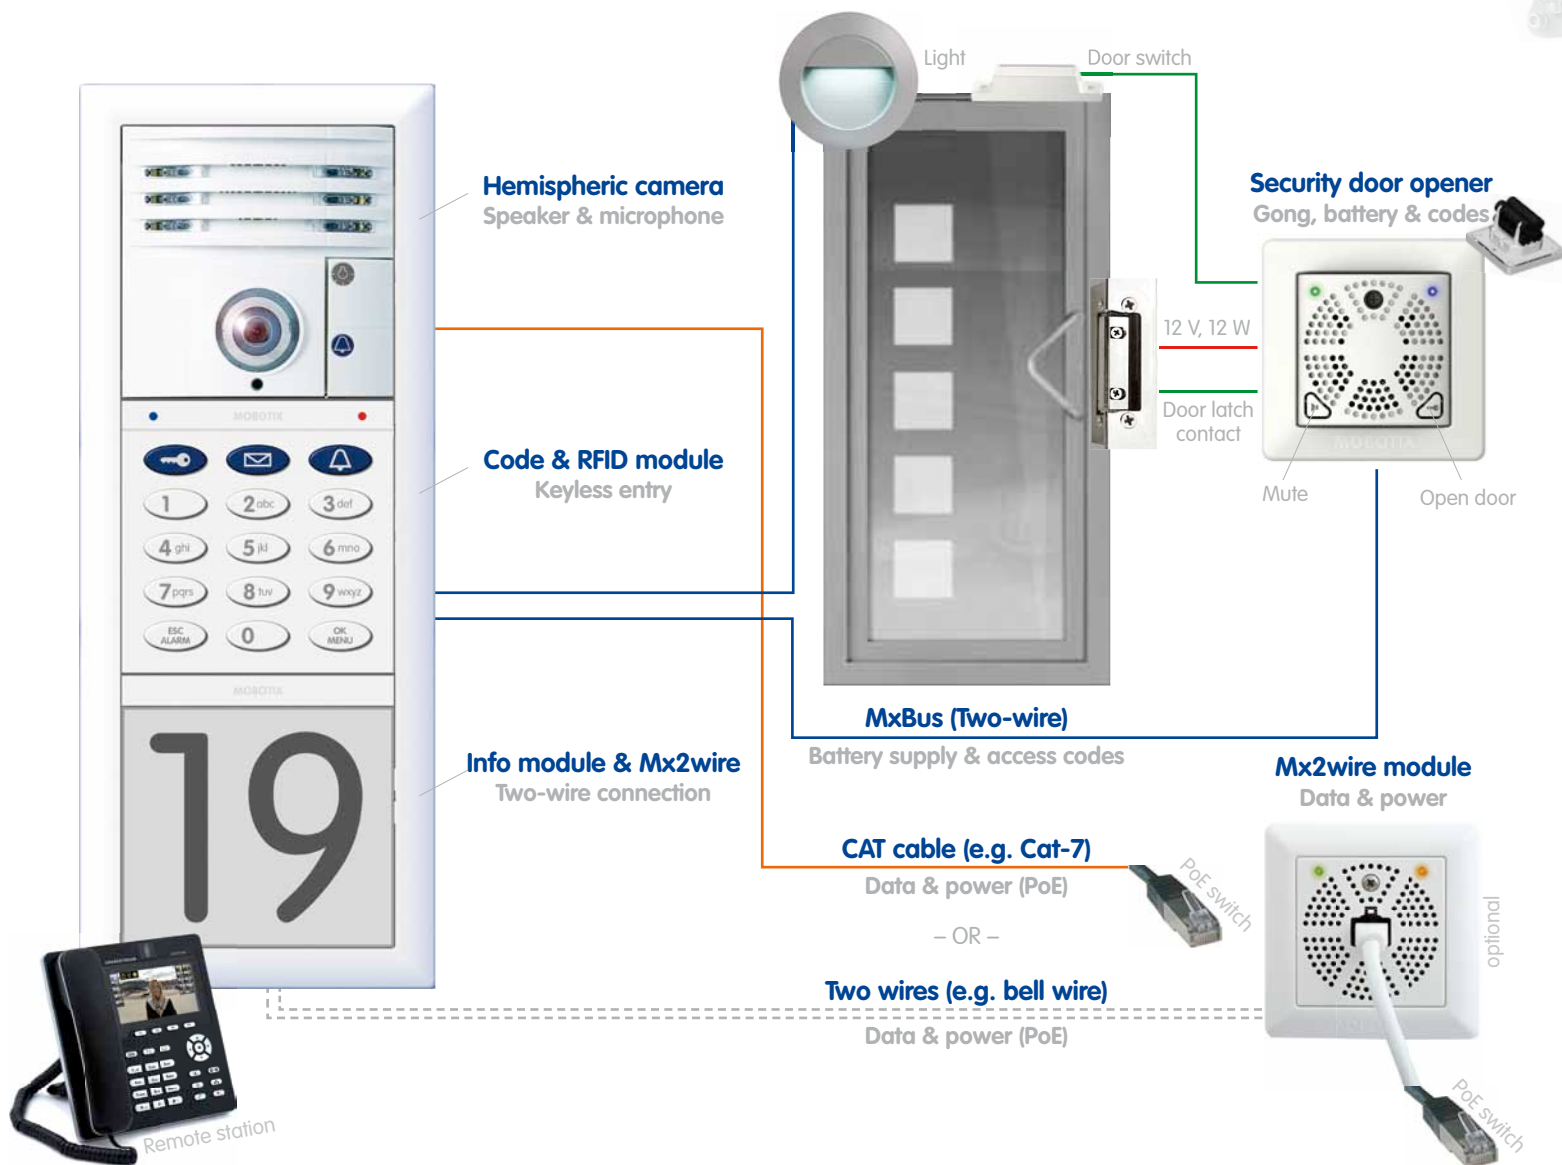

## Keyless entry

using PIN code or transponder with intelligent time control

## Simple installation

optional use of two existing bell wires instead of network cable

Complete Panorama view from wall to wall – everything reliably in one view

The new **T24 IP Video Door Station** from MOBOTIX offers a modern, powerful solution that is easy to install and that has never been available to the market until now.

The T24 is based on the international **video telephony standard VoIP/SIP**. When the doorbell rings, a connection is established with an IP video phone or a standard computer via the network. This means that, from anywhere in the world, you can conduct video conversations with visitors at your door or open the door remotely.

**Who is authorized into the building and when?** The door opener can be controlled, simply and securely, via a PIN code or an RFID transponder using the individually configurable access module. The security door opener that is installed inside next to the door is powered by the door station via MxBus two-wire cable and also functions as the door gong thanks to the speaker (that can be switched off).